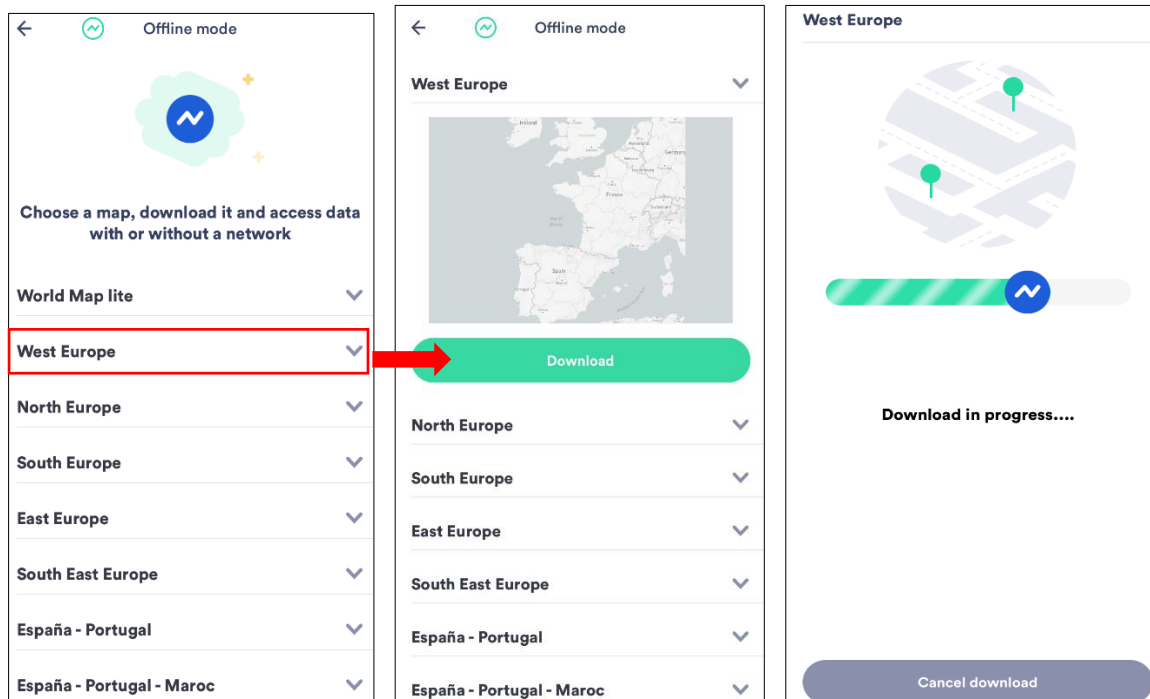

1) Download the database

Go to the menu (3 lines bottom right) > Offline mode, then download a map.
By downloading the map, the database will load automatically.

2) Use without Internet

The offline mode will be activated automatically as soon as you no longer have a network.
You can also activate it manually at any time.