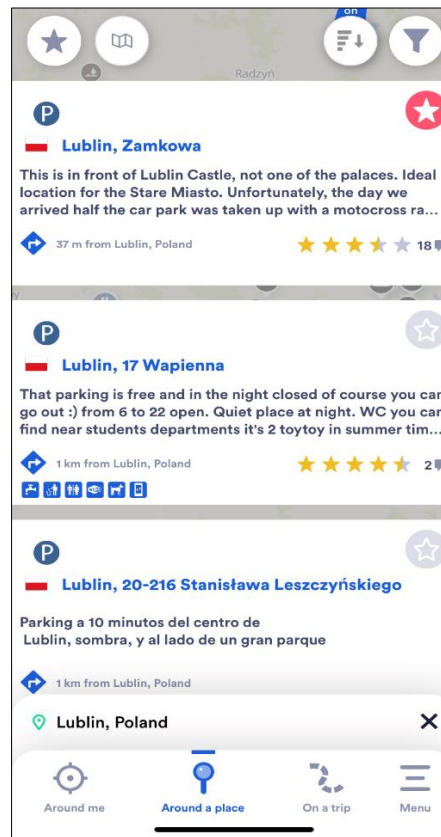

a) Around me or a place